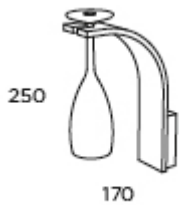

Applique design LED A-128

Applique luminaire design LED

Collection: BRINDIS

Application: Applique murale

Corps: Aluminium

Finition:

 C - Chrome

 Nm - Nickel Mat

Dimension:

Étiquette énergétique:

Plus d'images: